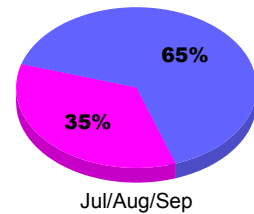

Membership Results
2010-2011

Membership
2009-2010

Month	Net Memb Goal	Actual New Memb	Actual Dropped Memb	Gain/Loss of Memb	Gain/Loss of Memb
Jul/Aug/Sep	-28	37	-25	12	-5
Totals	-28	37	-25	12	-5

Membership Results 2010-2011

Goal, New, Dropped, Gain/Loss

Comparison of Membership Gain/Loss

Current Year Compared to the Previous Year

Gender Comparison 2010-2011

■ Male ■ Female