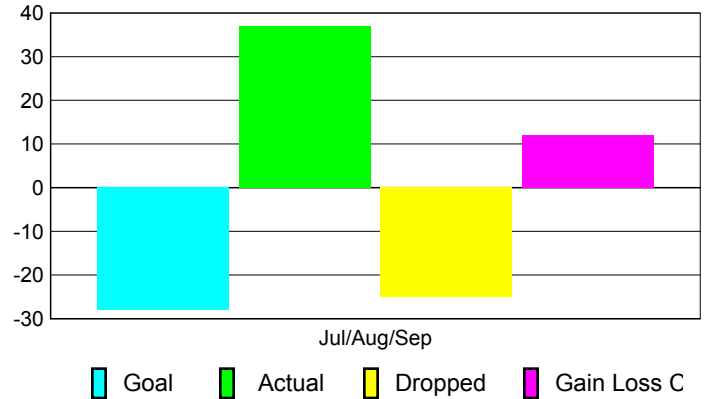

Membership Results 2010-2011

Goal, New, Dropped, Gain/Loss